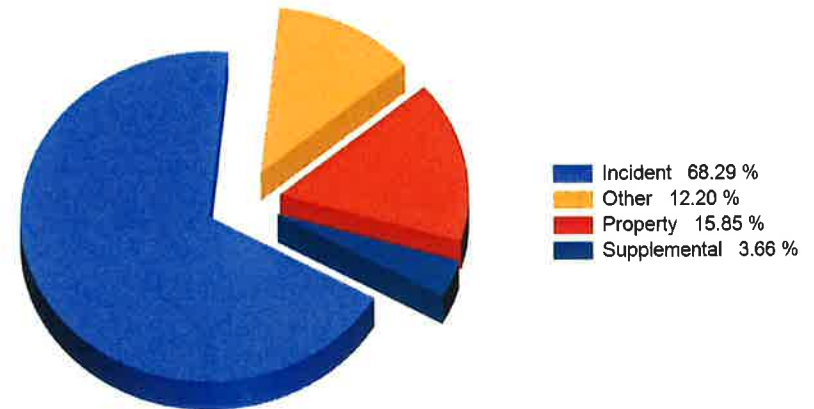

Glenn County Sheriff
 543 W Oak St
 Willows, CA 95988

Monthly Activity Overview Report

Printed On: 01/26/21 07:51

For Reporting Period: **12/01/2020 - 12/31/2020**

Patrol Area: WL

NOTE: This report cannot be run based on individual officer - it is based on unique Incident. This report is for specific overview purposes & counts. For individual Officer activities, please refer to Officer Activity Count reports.

Calls

Reports

Reports are selected based upon Dttm report is written and selected if Dttm falls within date range above-specified.

	Total	0001 0800 Hours	0800 1600 Hours	1601 2400 Hours
Total	415	61	206	148
911 Lines	25	0	18	7
E911	4	1	3	0
Fax	2	0	2	0
Officer Initiated	122	15	65	42
Other	2	1	1	0
Phone - Cell/Landline etc	215	40	83	92
Self-Init	1	0	0	1