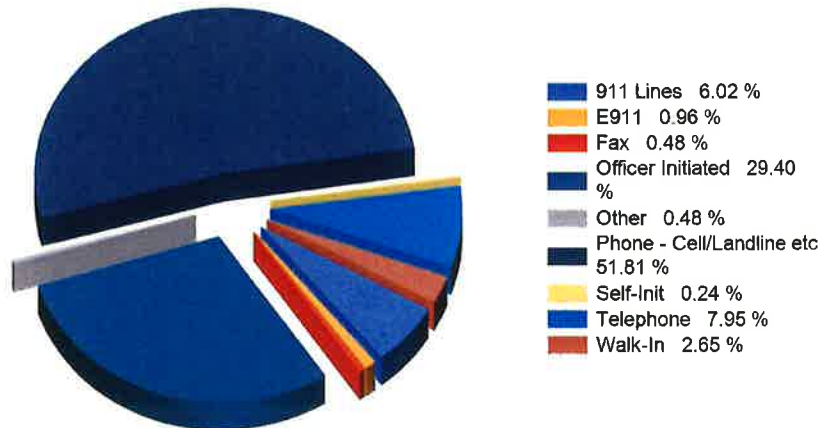

Glenn County Sheriff
 543 W Oak St
 Willows, CA 95988

Monthly Activity Overview Report

Printed On: 01/26/21 07:51

For Reporting Period: **12/01/2020 - 12/31/2020**

Patrol Area: WL

NOTE: This report cannot be run based on individual officer - it is based on unique Incident. This report is for specific overview purposes & counts. For individual Officer activities, please refer to Officer Activity Count reports.

Calls

Reports

Reports are selected based upon Dttm report is written and selected if Dttm falls within date range above-specified.

	Total	0001 0800 Hours	0800 1600 Hours	1601 2400 Hours
Total	415	61	206	148
911 Lines	25	0	18	7
E911	4	1	3	0
Fax	2	0	2	0
Officer Initiated	122	15	65	42
Other	2	1	1	0
Phone - Cell/Landline etc	215	40	83	92
Self-Init	1	0	0	1