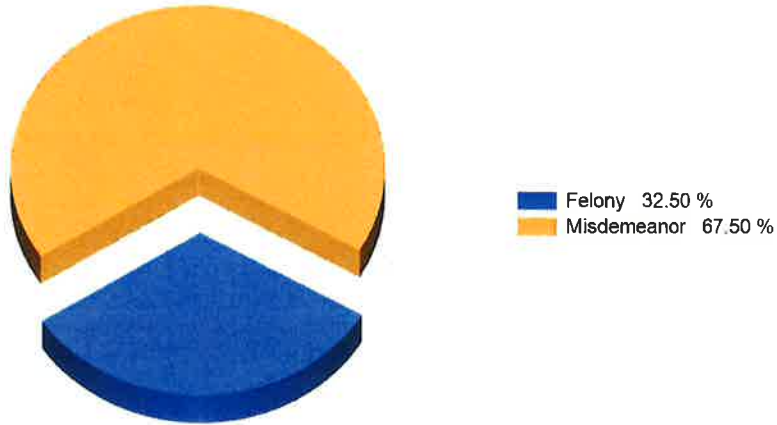

Glenn County Sheriff
543 W Oak St
Willows, CA 95988

Monthly Activity Overview Report

Printed On: 01/26/21 07:51

For Reporting Period: 12/01/2020 - 12/31/2020

Patrol Area: WL

		Total	0001 0800 Hours	0800 1600 Hours	1601 2400 Hours
Calls	Telephone	33	4	25	4
	Walk-In	11	0	9	2

Arrests