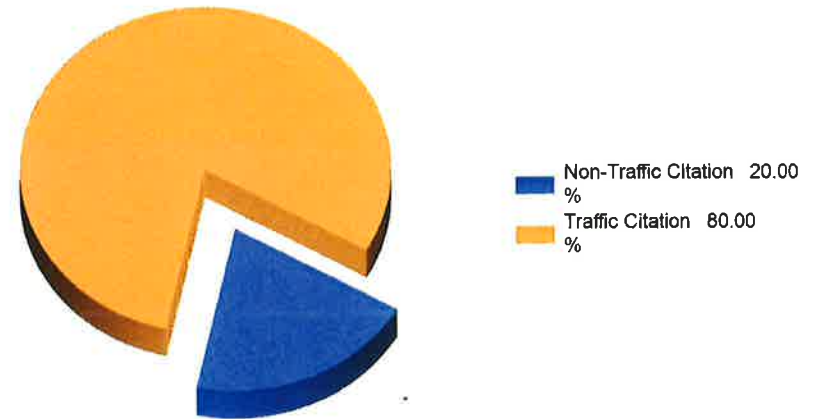

Citations

Arrests are selected based upon the charge type. Therefore if an arrest was made wherein three charges with different types are noted, the arrest will count under Each charge type.

Citations are counted by Citation Type alone.

		Total	0001 0800 Hours	0800 1600 Hours	1601 2400 Hours
Arrests	Total	40	9	24	7
	Felony	13	4	8	1
	Misdemeanor	27	5	16	6

		Total	0800 1600 Hours	1601 2400 Hours
Citations	Total	5	4	1
	Non-Traffic Citation	1	1	0
	Traffic Citation	4	3	1